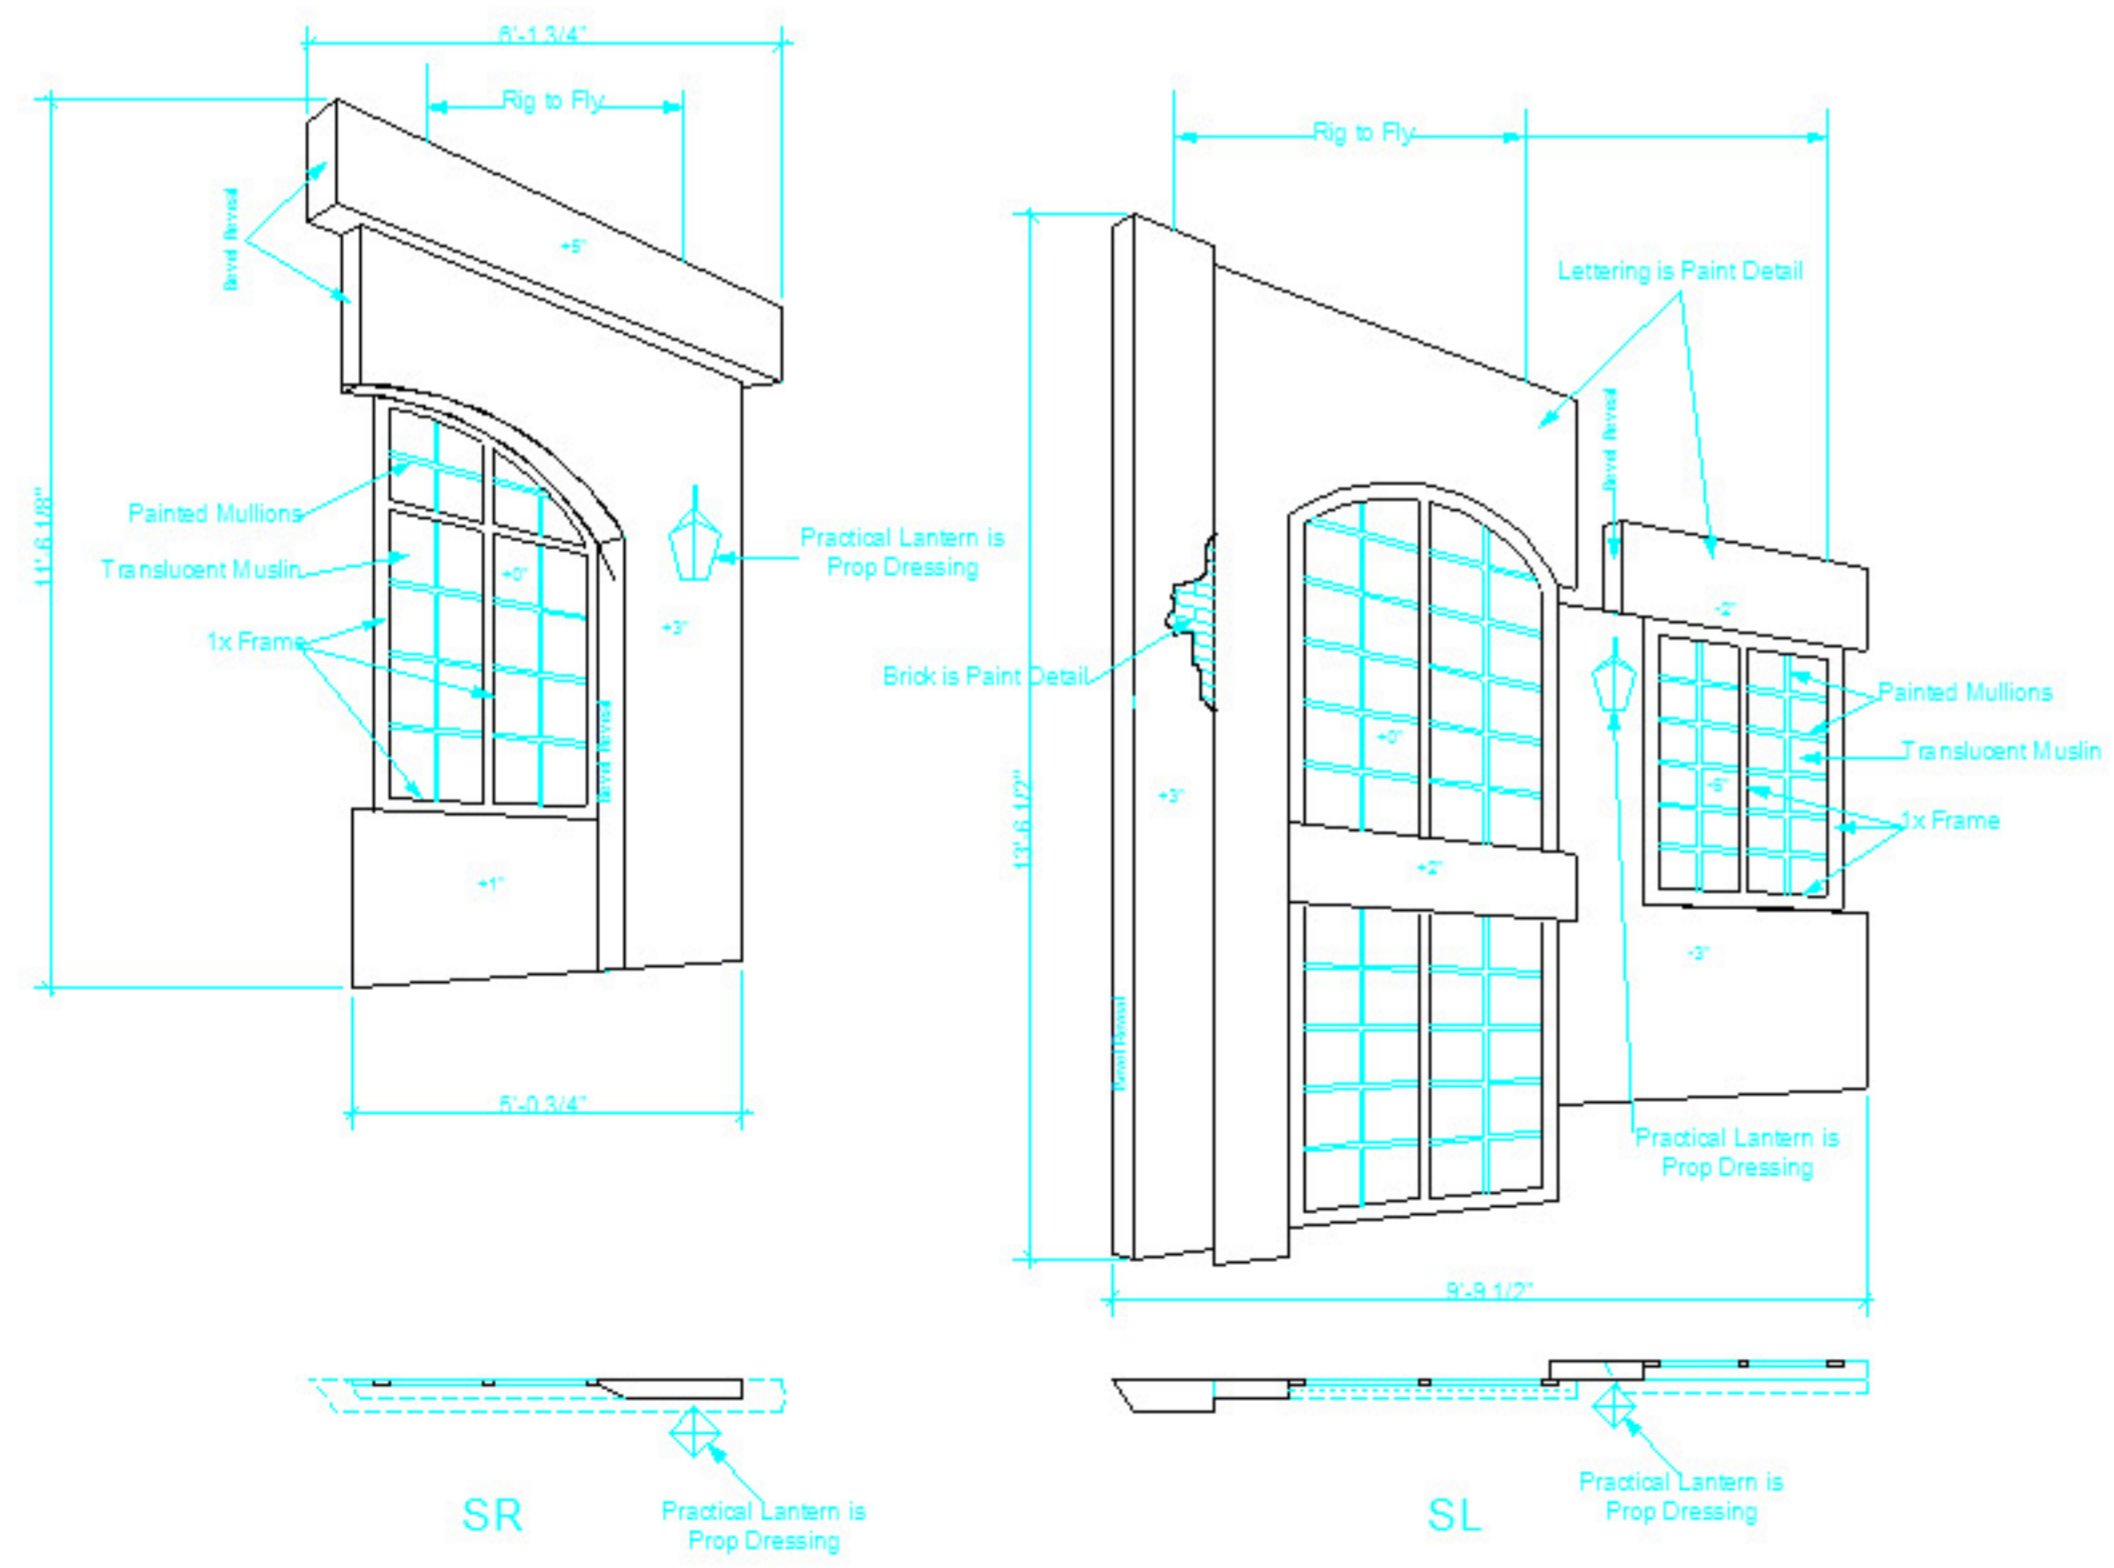

**ACT I SKYLIGHT**

BASEBOARD STAYS VERTICAL WHILE TOP PART TIPS FORWARD INTO PLAYING POSITION  
 LIGHT TEXTURE IN SOME AREAS  
 BRICKS HAVE NO TEXTURE AND ARE PAINT DETAIL

**ACT III WINDOW HANGER**

LIGHT TEXTURE IN SOME AREAS  
 BRICKS HAVE NO TEXTURE AND ARE PAINT DETAIL

**ACT II FLYING PANELS**

LIGHT TEXTURE IN SOME AREAS  
 BRICKS HAVE NO TEXTURE AND ARE PAINT DETAIL

**ACT II DRAPERY ARCH**

<b>LA BOHEME</b>		<b>Drawing No.</b> <b>7</b>
By Pucini		
For Hawaii Opera Theatre - Blaisdell Concert Hall		<b>FLYING UNITS</b>
Scale	1/2" = 1'-0"	
Date	Oct. 3, 2002	
Revised	Nov. 10, 2002	
Design by PETER DEAN BECK		019