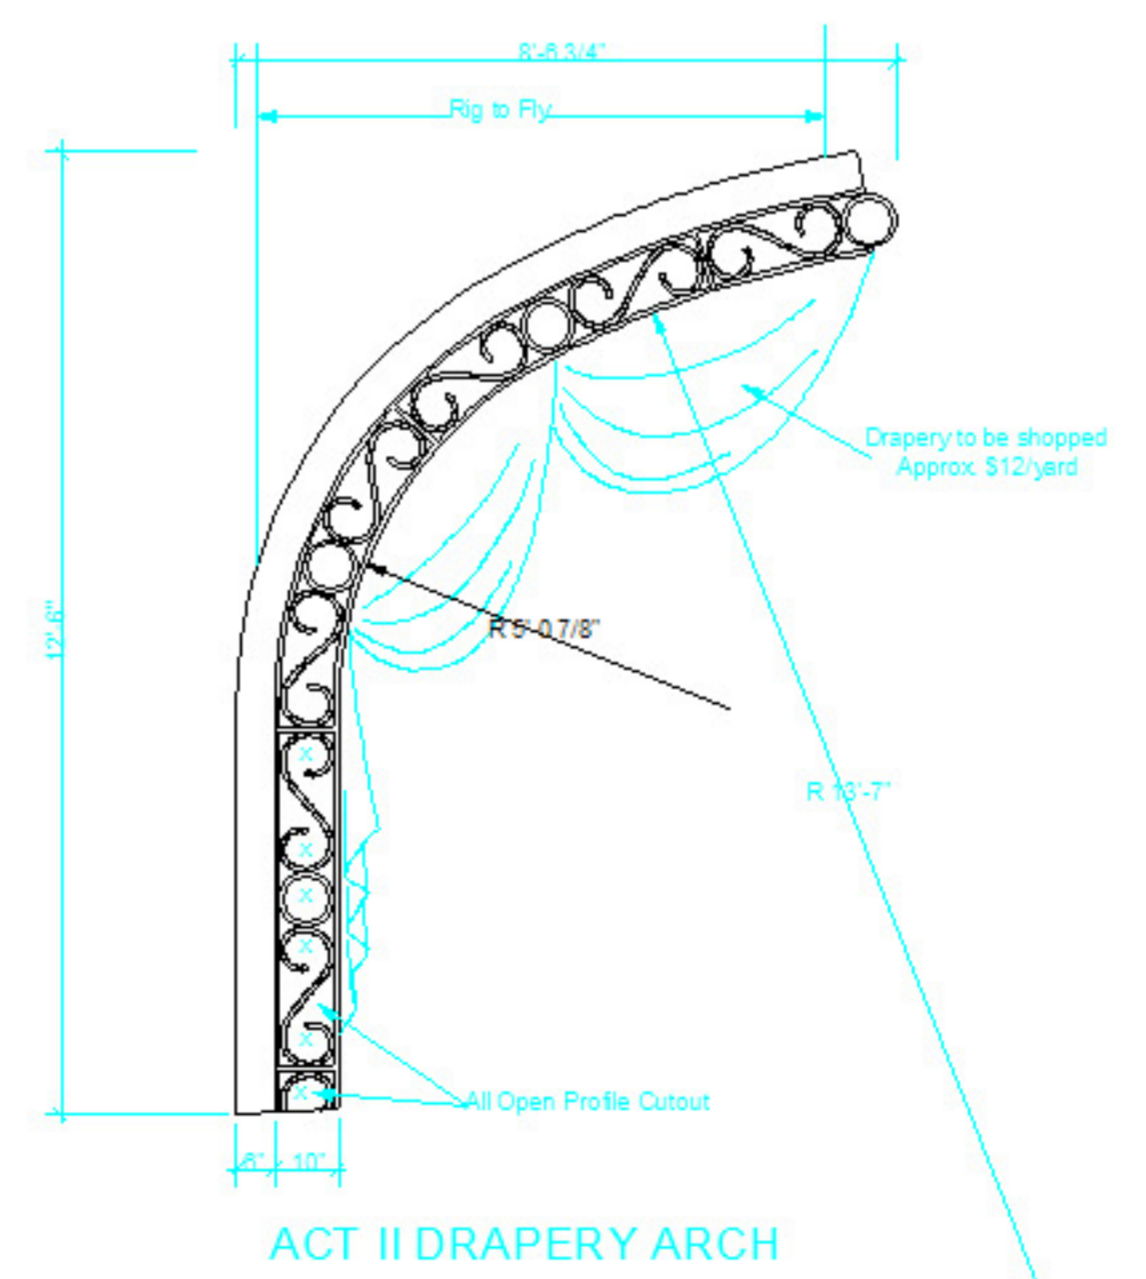

**ACT I SKYLIGHT**

BASEBOARD STAYS VERTICAL WHILE TOP PART TIPS FORWARD INTO PLAYING POSITION  
 LIGHT TEXTURE IN SOME AREAS  
 BRICKS HAVE NO TEXTURE AND ARE PAINT DETAIL

**ACT III WINDOW HANGER**

LIGHT TEXTURE IN SOME AREAS  
 BRICKS HAVE NO TEXTURE AND ARE PAINT DETAIL

**ACT II FLYING PANELS**

LIGHT TEXTURE IN SOME AREAS  
 BRICKS HAVE NO TEXTURE AND ARE PAINT DETAIL

**ACT II DRAPERY ARCH**

<b>LA BOHEME</b>		<b>Drawing No.</b> <b>7</b>
By Pucini		
For Hawaii Opera Theatre - Blaisdell Concert Hall		<b>FLYING UNITS</b>
Scale	1/2" = 1'-0"	
Date	Oct. 3, 2002	
Revised	Nov. 10, 2002	
Design by PETER DEAN BECK		019