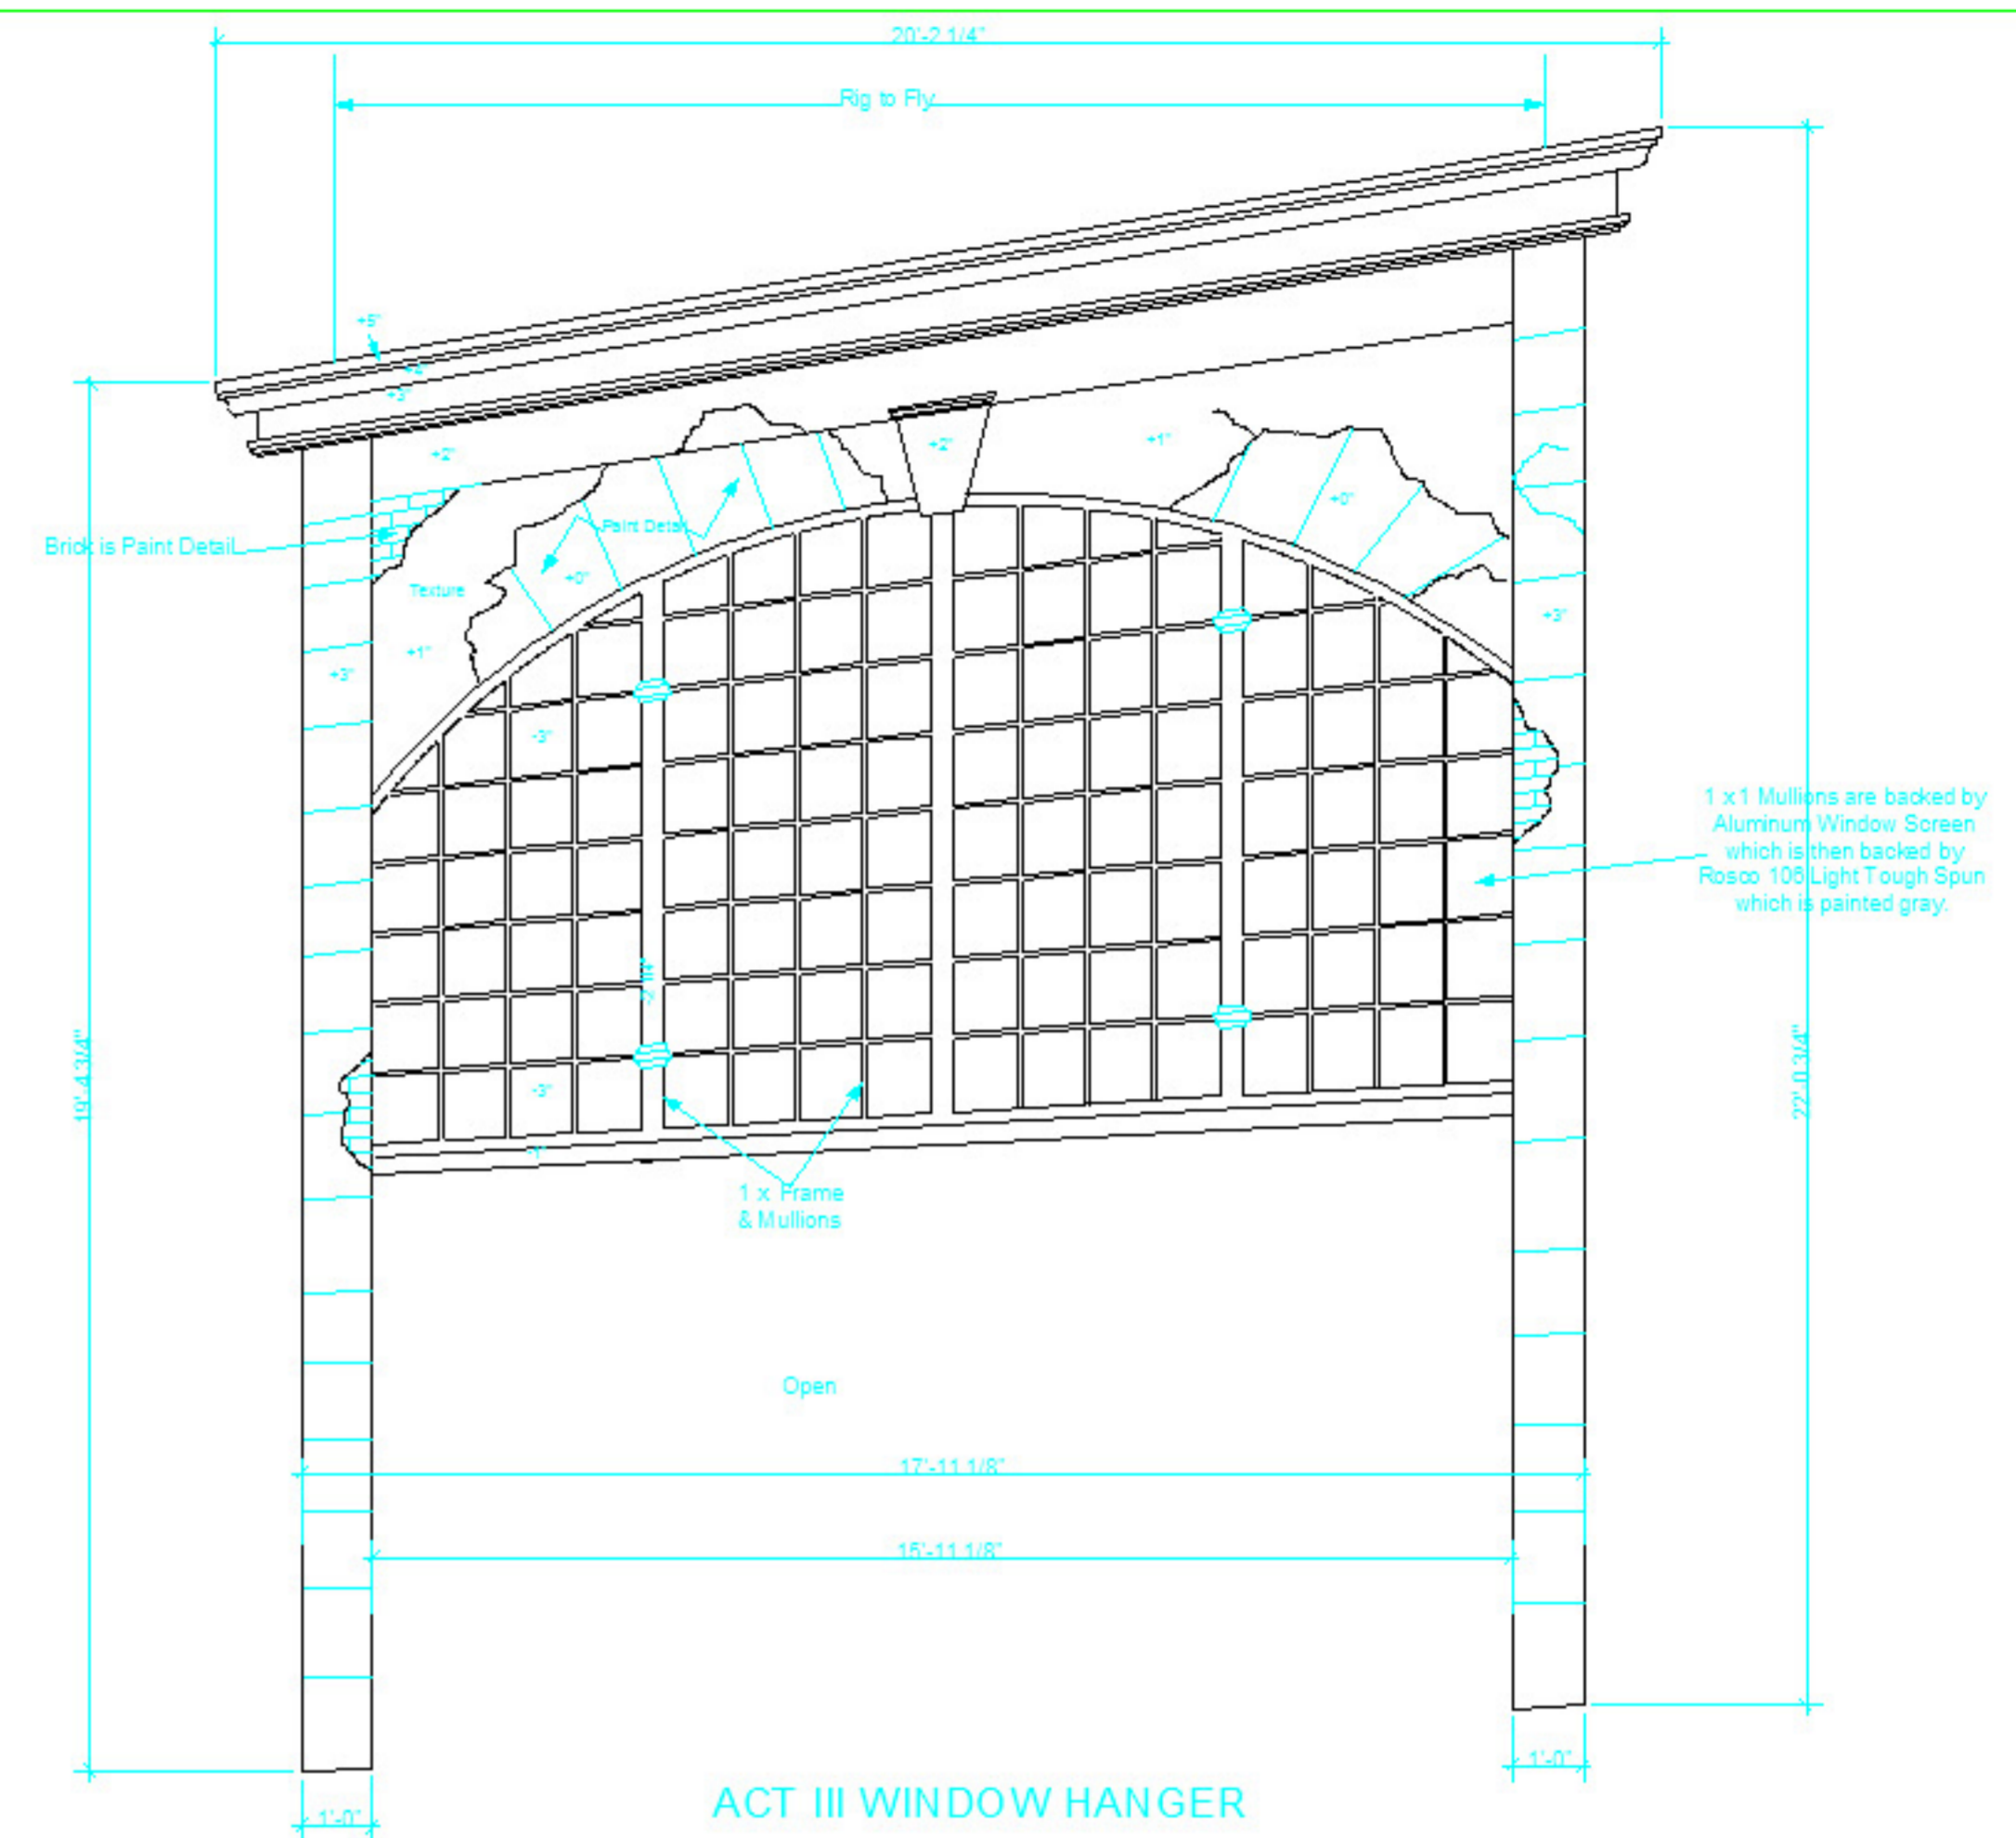

**ACT I SKYLIGHT**

BASEBOARD STAYS VERTICAL WHILE TOP PART TIPS FORWARD INTO PLAYING POSITION  
 LIGHT TEXTURE IN SOME AREAS  
 BRICKS HAVE NO TEXTURE AND ARE PAINT DETAIL

**ACT III WINDOW HANGER**

LIGHT TEXTURE IN SOME AREAS  
 BRICKS HAVE NO TEXTURE AND ARE PAINT DETAIL

**ACT II FLYING PANELS**

LIGHT TEXTURE IN SOME AREAS  
 BRICKS HAVE NO TEXTURE AND ARE PAINT DETAIL

**ACT II DRAPERY ARCH**

<b>LA BOHEME</b>		<b>Drawing No.</b> <b>7</b>
By Pucini		
For Hawaii Opera Theatre - Blaisdell Concert Hall		<b>FLYING UNITS</b>
Scale	1/2" = 1'-0"	
Date	Oct. 3, 2002	
Revised	Nov. 10, 2002	
Design by PETER DEAN BECK		019